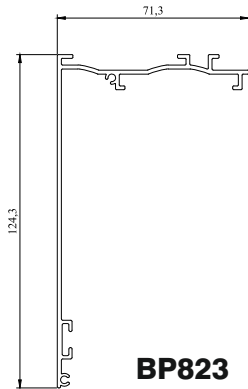

DOUBLE SYSTEM - NEW

SYSTEM 88

1 BP826
32 mm with
Narrow Router
Mechanism

2 BP823
Cassette
for Double
Mechanism

3 BP041-03
Aluminium
Tube 32 mm

4 BP107-04
End Plug
32 mm

5 BP824
Double Side
Metal Bracket
2 mm

6 BP825
Cover for
Metal Side
Bracket

7 BP829
Chain
Organizer

8 BP533
Bottom Rail

9 BP532
End cap for
Bottom Rail

10 BP995
Steel Installation
Bracket with Spring
- Long

11 BP270-01
Chain Weight

12 BP020
Chain

13 BP379
Pin for Steel
Installation
Bracket

SYSTEM 88

TECHNICAL DETAILS

BP823

BP041-03

BP533

ALTERNATIVES

BP745