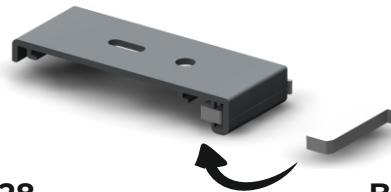

6 BP825
Cover for
Metal Side
Bracket

7 BP829
Chain
Organizer

8 BP533
Bottom Rail

9 BP532
End cap for
Bottom Rail

10 BP995
Steel Installation
Bracket with Spring
- Long

11 BP270-01
Chain Weight

12 BP020
Chain

13 BP379
Pin for Steel
Installation
Bracket

SYSTEM 88

TECHNICAL DETAILS

BP823

BP041-03

BP533

ALTERNATIVES

BP745

Steel Installation Bracket

option available

BP828

Aluminium Installation Bracket

BP473

Aluminium Installation Bracket
Fixer

option available