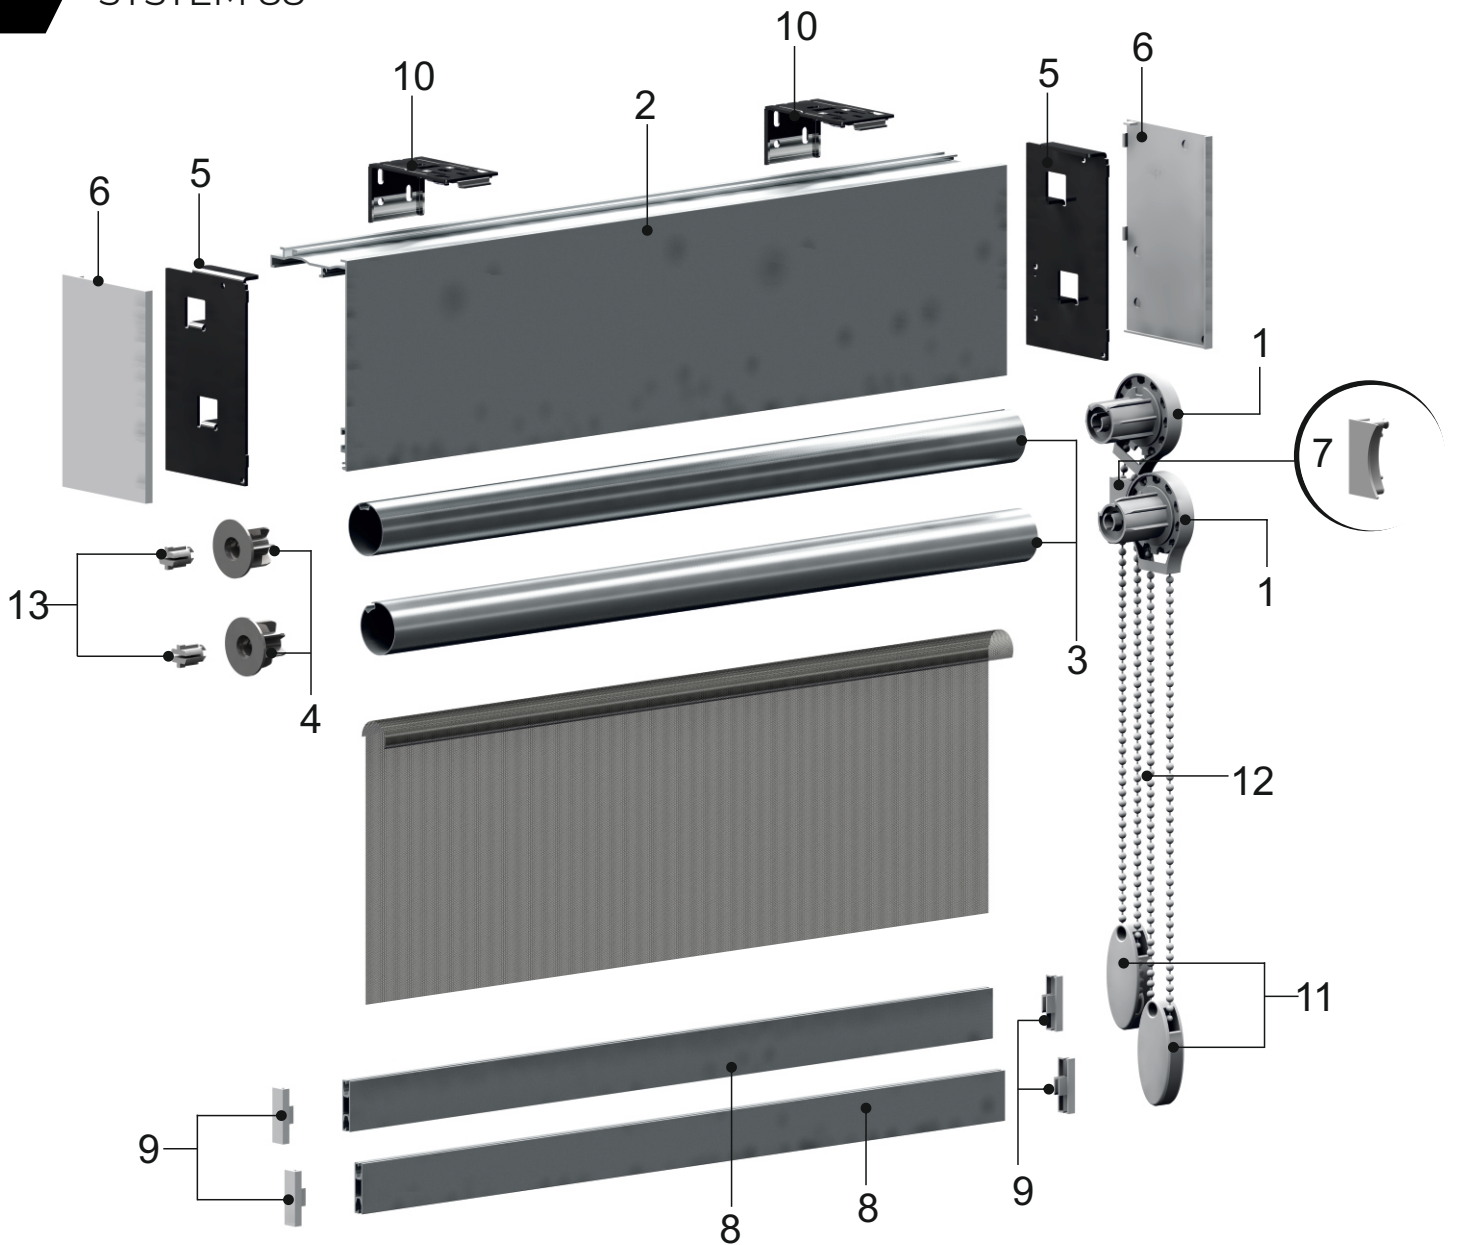

DOUBLE SYSTEM - NEW

SYSTEM 88

1 BP826
32 mm with
Narrow Router
Mechanism

2 BP823
Cassette
for Double
Mechanism

3 BP041-03
Aluminium
Tube 32 mm

4 BP107-04
End Plug
32 mm

5 BP824
Double Side
Metal Bracket
2 mm

6 BP825
Cover for
Metal Side
Bracket

7 BP829
Chain
Organizer

8 BP533
Bottom Rail

9 BP532
End cap for
Bottom Rail

10 BP995
Steel Installation
Bracket with Spring
- Long

11 BP270-01
Chain Weight

12 BP020
Chain

13 BP379
Pin for Steel
Installation
Bracket

SYSTEM 88

TECHNICAL DETAILS

BP823

BP041-03

BP533

ALTERNATIVES

BP745